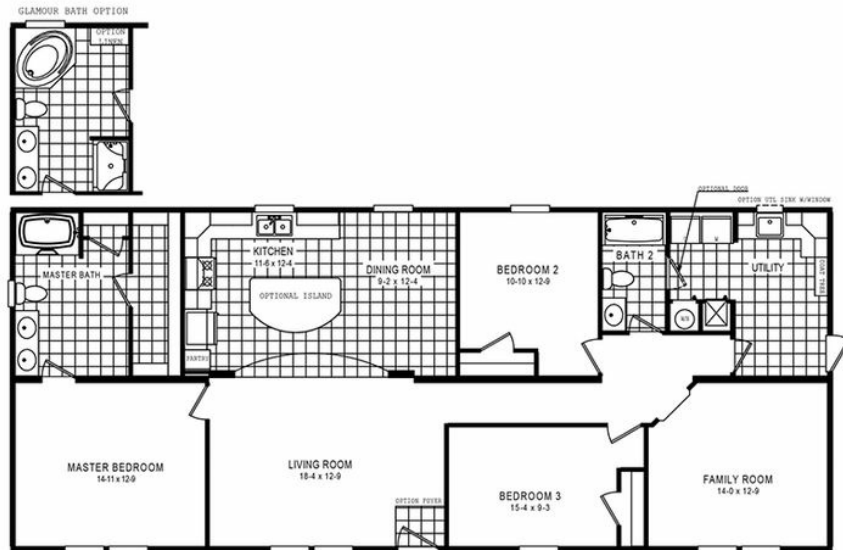

## The Rustic Ridge

**The Rustic Ridge** Model number: 57ENT28643BH18  
**3 beds • 2 baths • 1792 sq.ft. • 28' width • 64' depth**

Our home building facilities invest in continuous product and process improvements. Plans, dimensions, features, materials, specifications and availability are subject to change without notice or obligation. Renderings and floor plans are representative likenesses of our homes and may differ from the actual homes. We invite you to tour a Home Center near you and inspect the highest value in quality housing available or call (540) 382-9015 to speak with a Home Consultant. Copyright 2017, CMH. All rights reserved.

## The Rustic Ridge Model number: 57ENT28643BH18

**3 beds • 2 baths • 1792 sq.ft. • 28' width • 64' depth**

Our home building facilities invest in continuous product and process improvements. Plans, dimensions, features, materials, specifications and availability are subject to change without notice or obligation. Renderings and floor plans are representative likenesses of our homes and may differ from the actual homes. We invite you to tour a Home Center near you and inspect the highest value in quality housing available or call (540) 382-9015 to speak with a Home Consultant. Copyright 2017, CMH. All rights reserved.