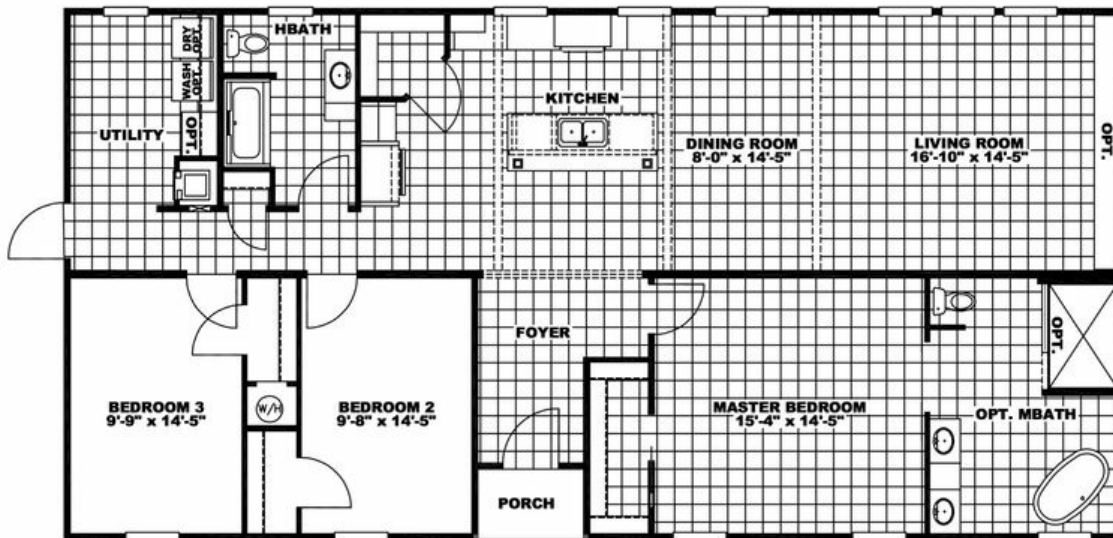

## FREEDOM FARM HOUSE 32X60

Model number: 27FRE32603AH19

**3 beds • 2 baths • 1920 sq.ft. • 32' width • 60' depth**

Our home building facilities invest in continuous product and process improvements. Plans, dimensions, features, materials, specifications and availability are subject to change without notice or obligation. Renderings and floor plans are representative likenesses of our homes and may differ from the actual homes. We invite you to tour a Home Center near you and inspect the highest value in quality housing available or call (540) 382-9015 to speak with a Home Consultant. Copyright 2017, CMH. All rights reserved.

# FREEDOM FARM HOUSE 32X60